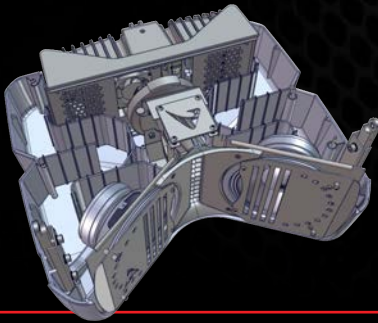

The essence
of Sound

AX800A

The new powered
compact line array from Axiom

SOME FEATURES:

- Dual 8" woofers + 1.4" large format compression driver in WTW configuration.
- Aerodynamic transmission line back loading design resulting in clean mid-bass reproduction and natural cardioid behaviour.
- 96KHz / 40 bit floating point CORE processing with PRONET remote control.
- Digitally controlled class D amps with SMPS.
- Simple rigging system.

APPLICATIONS:

- Outdoor/indoor venue as a small/medium scale system
- Disco/Live Clubs & Theatres
- Flown Side Fill monitor system in a big stages
- Delay & Out Fill elements for large scale systems
- Mid-scale Corporate Events